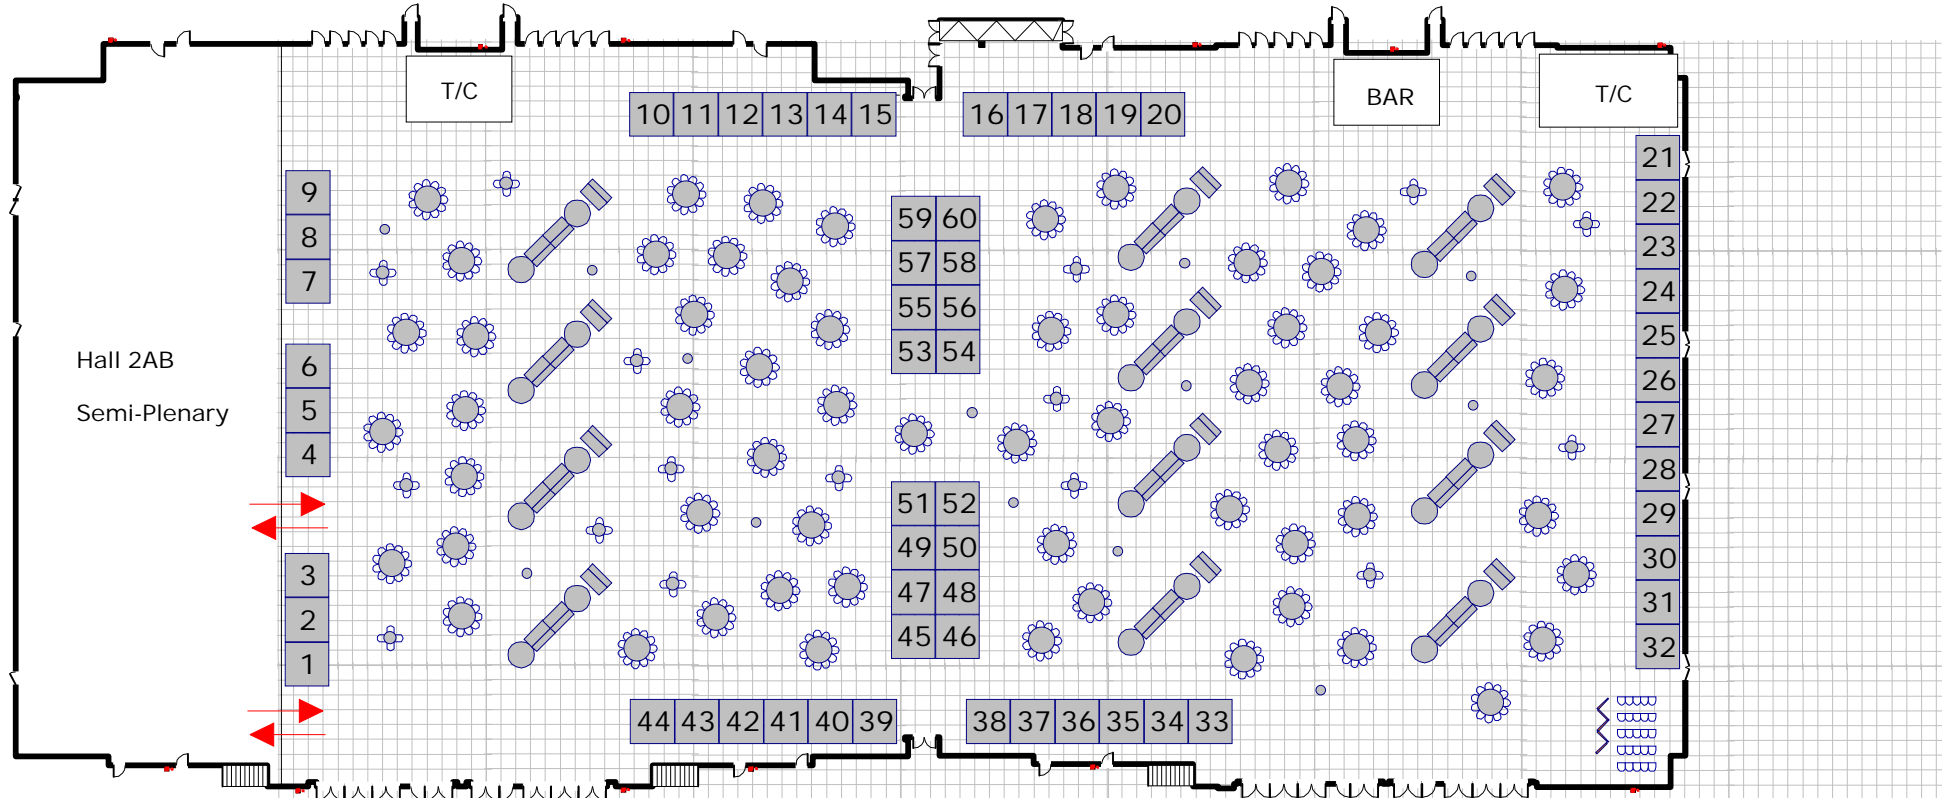

2B
2A

2H
2F

2C
2E 2D

3A

3B
3C

loading dock 4

loading dock 3

loading dock 2

loading dock 1

NOT APPROVED

French Teachers International Conference
21-29 July 2012
1500px

61 bqt rounds 11px
15 low cocktail tables 4px
13 high cocktail tables