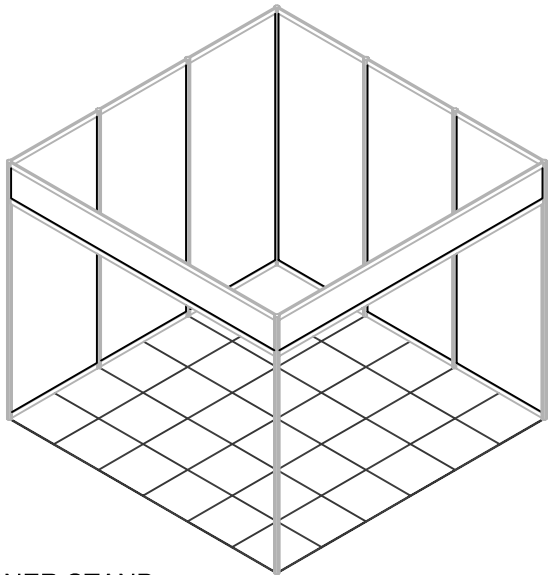

ISO VIEW - FRONT OPEN ONLY
N.T.S

ISO VIEW - CORNER STAND
N.T.S

OASYS DURBAN - 3 X 3 SHELL SCHEME