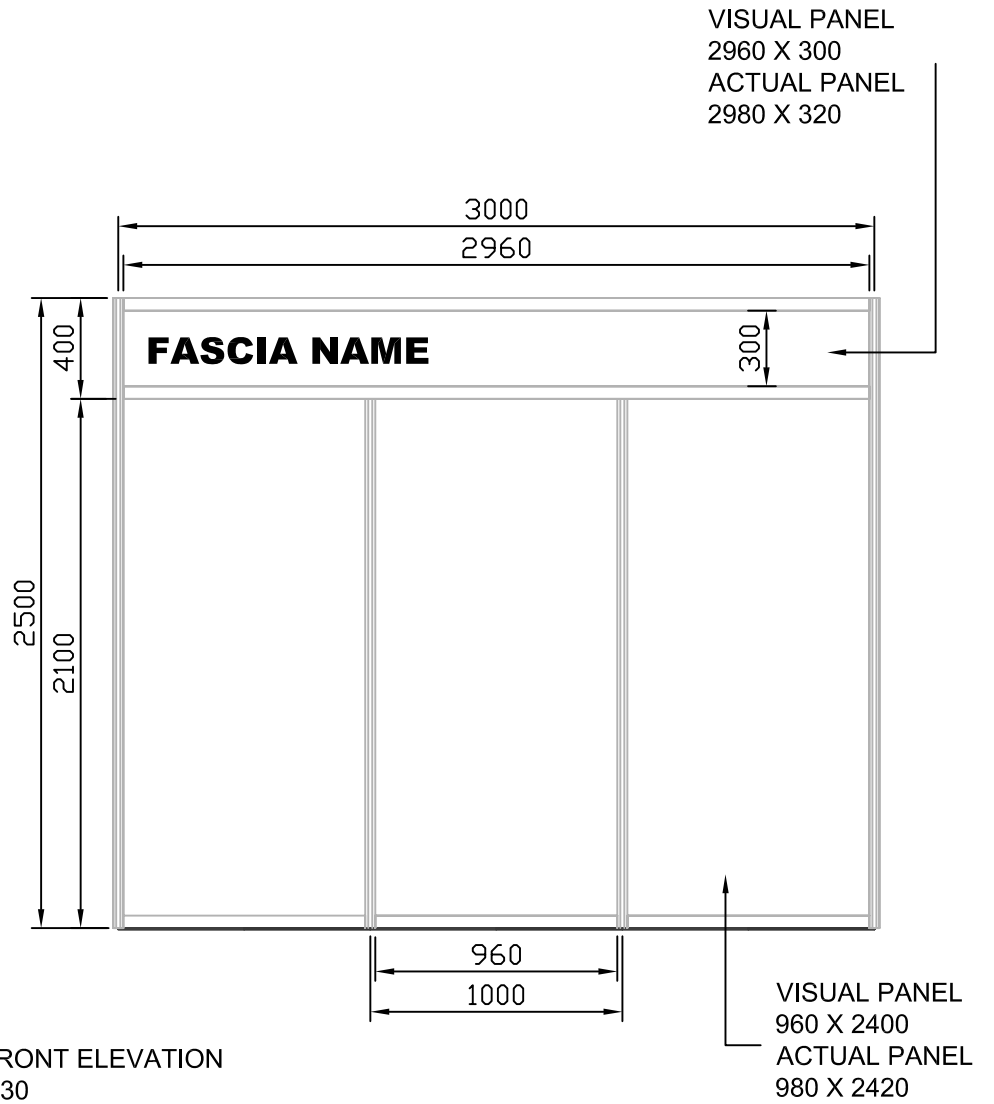

ISO VIEW - FRONT OPEN ONLY
N.T.S

ISO VIEW - CORNER STAND
N.T.S

OASYS DURBAN - 3 X 3 SHELL SCHEME